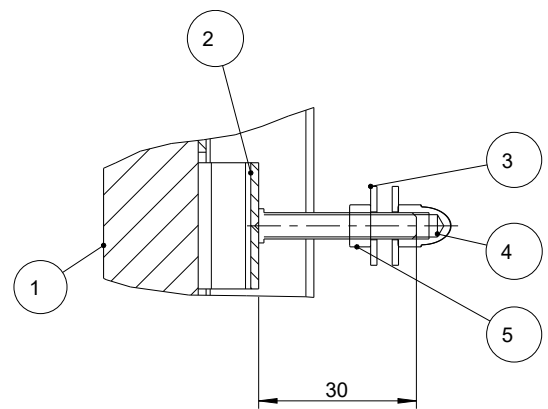

2 Keramikdeckel AO montieren

1) Deckel mit 2 Stk. Scheiben und Schrauben fixieren.

Abb. 1: Deckel montieren

Contents

1	General.....	8
2	Installing the top flue connection ceramic cover.....	9

1 General

Item no.	Quantity	Article	Article no.
1	1	Top flue connection ceramic cover	714444-xx
2	1	Ceramic fastening, complete	714453-29
3	4	Ceramic disk for M5	718214-92
4	2	Sealing nut M5	718215-92
5	2	Hexagon nut M5	718148-92

2 Installing the top flue connection ceramic cover

- 1) Secure cover with 2 washers and screws.

Fig. 1: Mounting the cover

Sommaire

1	Généralités	11
2	Installer le couvercle en céramique AO	12

1 Généralités