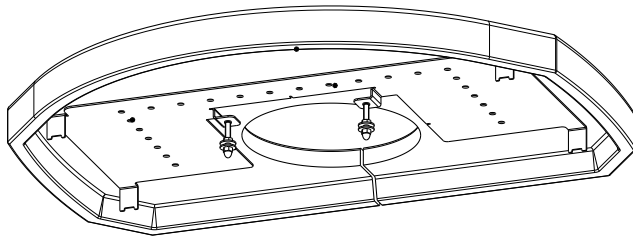

2 Keramikdeckel AO montieren

1) Deckel mit 2 Stk. Scheiben und Schrauben fixieren.

Abb. 1: Deckel montieren

Contents

1	General.....	8
2	Installing the top flue connection ceramic cover.....	9

1 General

Item no.	Quantity	Article	Article no.
1	1	Top flue connection ceramic cover	714444-xx
2	1	Ceramic fastening, complete	714453-29
3	4	Ceramic disk for M5	718214-92
4	2	Sealing nut M5	718215-92
5	2	Hexagon nut M5	718148-92

2 Installing the top flue connection ceramic cover

- 1) Secure cover with 2 washers and screws.

Fig. 1: Mounting the cover

Sommaire

1	Généralités	11
2	Installer le couvercle en céramique AO	12

1 Généralités