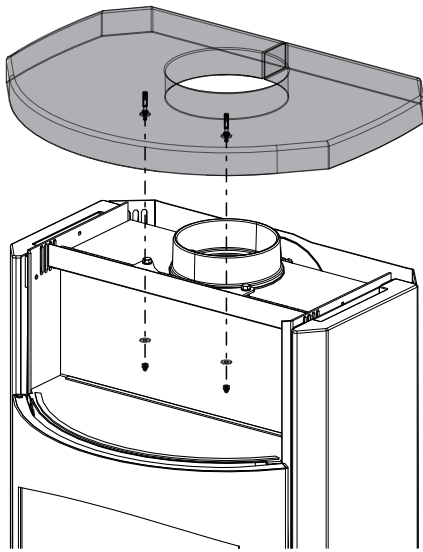

2 Keramikdeckel AO montieren

1) Deckel mit 2 Stk. Scheiben und Schrauben fixieren.

Abb. 1: Deckel montieren

Contents

1	General.....	8
2	Installing the top flue connection ceramic cover.....	9

1 General

Item no.	Quantity	Article	Article no.
1	1	Top flue connection ceramic cover	714444-xx
2	1	Ceramic fastening, complete	714453-29
3	4	Ceramic disk for M5	718214-92
4	2	Sealing nut M5	718215-92
5	2	Hexagon nut M5	718148-92

2 Installing the top flue connection ceramic cover

- 1) Secure cover with 2 washers and screws.

Fig. 1: Mounting the cover

Sommaire

1	Généralités	11
2	Installer le couvercle en céramique AO	12

1 Généralités